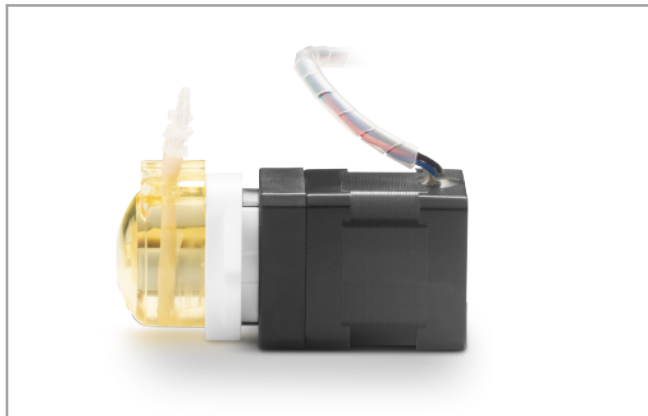

Model No. : MicroPump

Product Features:

Beautiful appearance, compact size, variety colors to choose, OEM ideal choice, can be driven by stepper motor, DC motor etc.

Product Features:

Biochemical analyzer, support medical equipment
Plant protection drone

Flow Data

Flow model selection					
Tubing No.		B04	B06	B10	B22
Tubing ID.(wall thickness 1mm)		1.0*1.1	2.0*1.0	3.0*1.0	4.0*1.0
Tubing material		PhaMed BPT	PhaMed BPT	PhaMed BPT	PhaMed BPT
Flow rate (mL/min)	35 Stepper motor(350rpm)STB	14.88	50.05	110.27	--
	42 Stepper motor(350rpm)STA	14.88	50.05	110.27	149.23