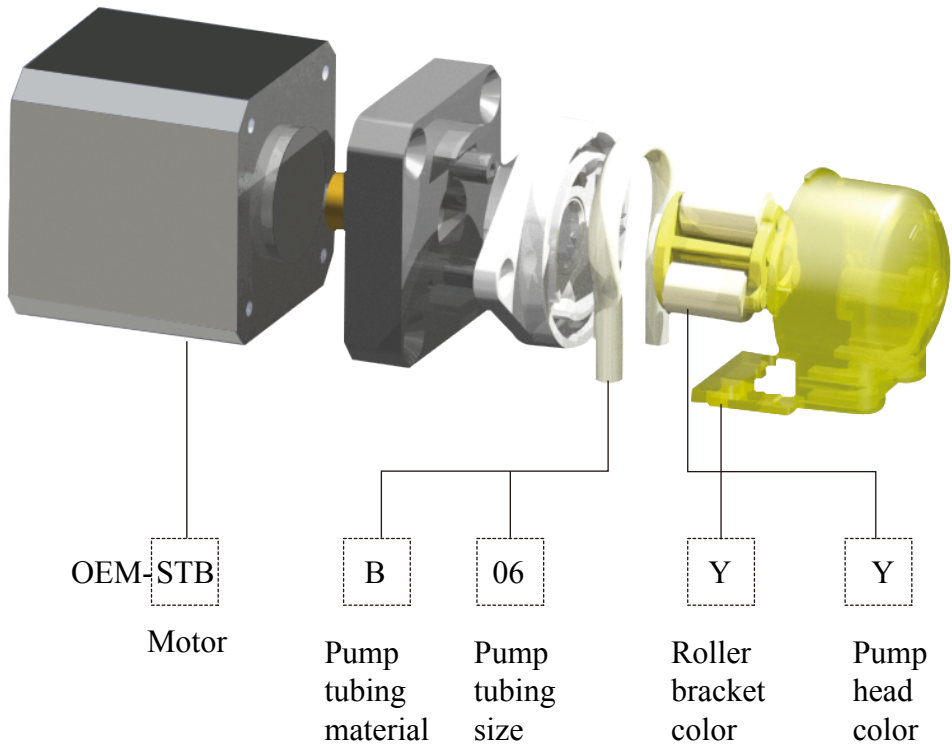

Model No. : MicroPump

Product Features:

Beautiful appearance, compact size, variety colors to choose, OEM ideal choice, can be driven by stepper motor, DC motor etc.

Product Features:

Biochemical analyzer, support medical equipment
Plant protection drone

Flow Data

Flow model selection					
Tubing No.		B04	B06	B10	B22
Tubing ID.(wall thickness 1mm)		1.0*1.1	2.0*1.0	3.0*1.0	4.0*1.0
Tubing material		PhaMed BPT	PhaMed BPT	PhaMed BPT	PhaMed BPT
Flow rate (mL/min)	35 Stepper motor(350rpm)STB	14.88	50.05	110.27	--
	42 Stepper motor(350rpm)STA	14.88	50.05	110.27	149.23

AC motor breakdown drawing

Dimension Drawing (Unit:mm)